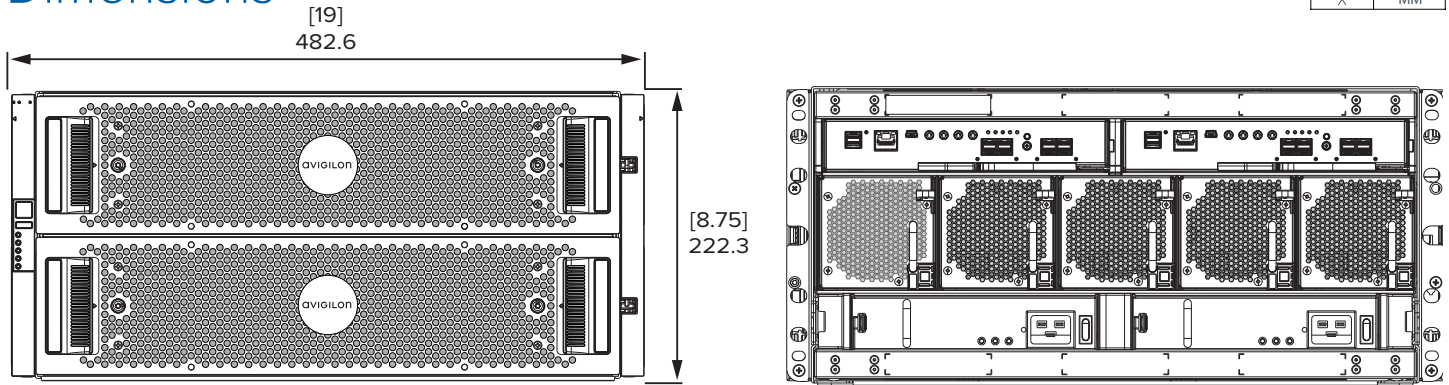

Dimensions

[X.X]	INCHES
X	MM

Specifications

SYSTEM	Form Factor	5U Rackmount
	Maximum Storage	2 PB Raw or 1.5PB usable
	Drive Bays	84 × 3.5" Bays
	Hard Drives Supported	Nearline SAS
	Max Number of NVRs Connected	4 per Head Unit when attached directly 12 per Head Unit when using 2 network switches*
	Supported NVRs	NVR5, NVR4X, NVR4: Standard and Premium Models
	Supported Operating Systems	Windows Server 2016 or 2019
	Connectivity	Redundant Path 10Gb iSCSI
	Ports	8 × SFP+ and 2 × 12Gb SAS
	Data Protection	Erasur Coding
	Controller	Dual Hot Swappable Redundant Storage Controllers
	Expansion Options	Internal disk packs and one Direct Attach SAS Expansion Chassis with up to 84 drives
	Warranty	3 Years Next Business Day on-site support (AVA-HED1-XXXTB, AVA-EXP1-XXXTB). 5 Years Next Business Day on-site support (AVA-HED1-XXXTB-5YR, AVA-EXP1-XXXTB-5YR). Keep Your Drive Warranty included.
* 12 NVRs must be connected through 2x 10GbE SFP+ network switches to ensure redundancy. The switches are not sold by Avigilon and should be sourced by the customer. Each switch must support at least 12x Downlink ports (1 per NVR) and 4x Uplink ports.		
MECHANICAL	Power	200~240VAC , 2200W Dual Redundant
	Operating Temperature	5°C ~ 40°C (41°F~104°F)
	Operating Humidity	10 - 80% (non-condensing)
	Dimensions (W×D×H)	482.6mm × 892.2mm × 222.3mm; 19" × 35.12" × 8.75"
	Maximum Weight	135 kg; 298 lb
CERTIFICATIONS	Certifications/Directives	UL, cUL, CE, ROHS, RCM, NOM, BIS, BSMI, EAC, KC, NRCS, VCCI
	Safety	UL/CSA/EN/IEC/EN 62368-1
	Electromagnetic Emissions	FCC Part 15 Subpart B, IC ICES-003, EN 55032, EN 61000-3-2, EN 61000-3-3
	Electromagnetic Immunity	EN 55024
ORDERING INFORMATION	PRODUCTS	
	AVA-HED1-225TB	Avigilon Video Archive Head Unit, 225TB, 5U, 3-Year Support
	AVA-HED1-488TB	Avigilon Video Archive Head Unit, 488TB, 5U, 3-Year Support
	AVA-HED1-751TB	Avigilon Video Archive Head Unit, 751TB, 5U, 3-Year Support
	AVA-HED1-XXXTB-5YR	Avigilon Video Archive Head Unit, XXXTB, 5-Year Support
	AVA-EXP1-263TB	Avigilon Video Archive Expansion Unit, 263TB, 5U, 3-Year Support
	AVA-EXP1-526TB	Avigilon Video Archive Expansion Unit, 526TB, 5U, 3-Year Support
	AVA-EXP1-789TB	Avigilon Video Archive Expansion Unit, 789TB, 5U, 3-Year Support
	AVA-EXP1-XXXTB-5YR	Avigilon Video Archive Expansion Unit, XXXTB, 5-Year Support
	AVA-HDD1-263TB	Avigilon Video Archive, Expansion Disk Pack, 263TB
	VIDEO ARCHIVE ACCESSORIES	
	AVA-SAN-CONNECT-1	Avigilon Video Archive, SAN Networking Kit for Head Unit Connection, 1 cable and 1 transceiver
	AVA-SAN-CONNECT-8	Avigilon Video Archive, SAN Networking Kit for Head Unit Connection, 8 cables and 8 transceivers
AVA-WARR-EXTEND-1YR	1-Year Warranty Extension for the Avigilon Video Archive	
AVA-WARR-EXTEND-2YR	2-Year Warranty Extension for the Avigilon Video Archive