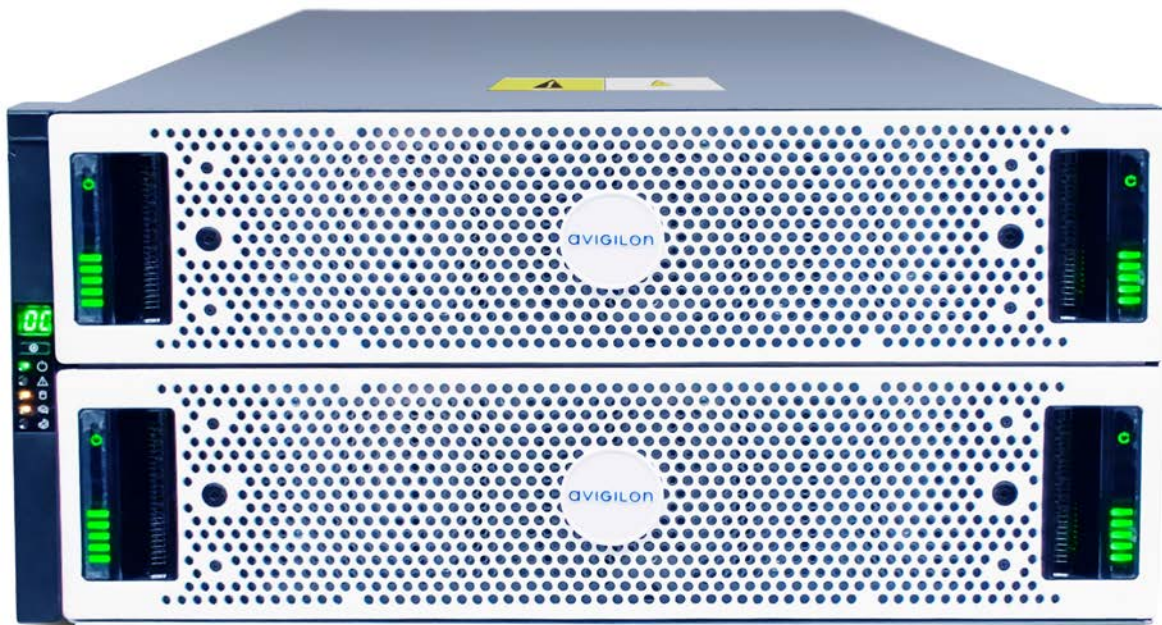

Avigilon Video Archive

225TB

488TB

751TB

1PB

1.3PB

1.5PB

The Avigilon Video Archive is a scalable storage expansion solution that is fully integrated with Avigilon Control Center™ software and Network Video Recorders. This cost-effective technology offers an Avigilon-backed solution that helps deliver a complete, end-to-end video security platform. The Avigilon Video Archive is built on hardware technology that delivers superior reliability with no single point of failure and near zero downtime, ensuring video archives are preserved for swift on-demand retrieval and review.

Key Benefits

- **Pay as you grow** - Scalable from 336TB to 2PB (RAW) per Network Video Recorder with enterprise NL-SAS drives to cost-effectively grow in lock-step with your organization
- **Fully integrated with ACC and Site Health** - Simplifies management of multiple Petabytes of data and provides system health status in ACC™ dashboards
- **Maximize uptime** - Mission critical design with fully redundant architecture that eliminates any single point of failure
- **Prevent data loss** - Minimize risk of data loss and non-compliance via erasure coding's fast rebuild capability, vastly outperforming RAID alternatives
- **Avigilon-backed Support** - Up to 5 years of onsite support (Next business day) with "keep-your-drive" warranty that ensures no drive ever leaves your premises